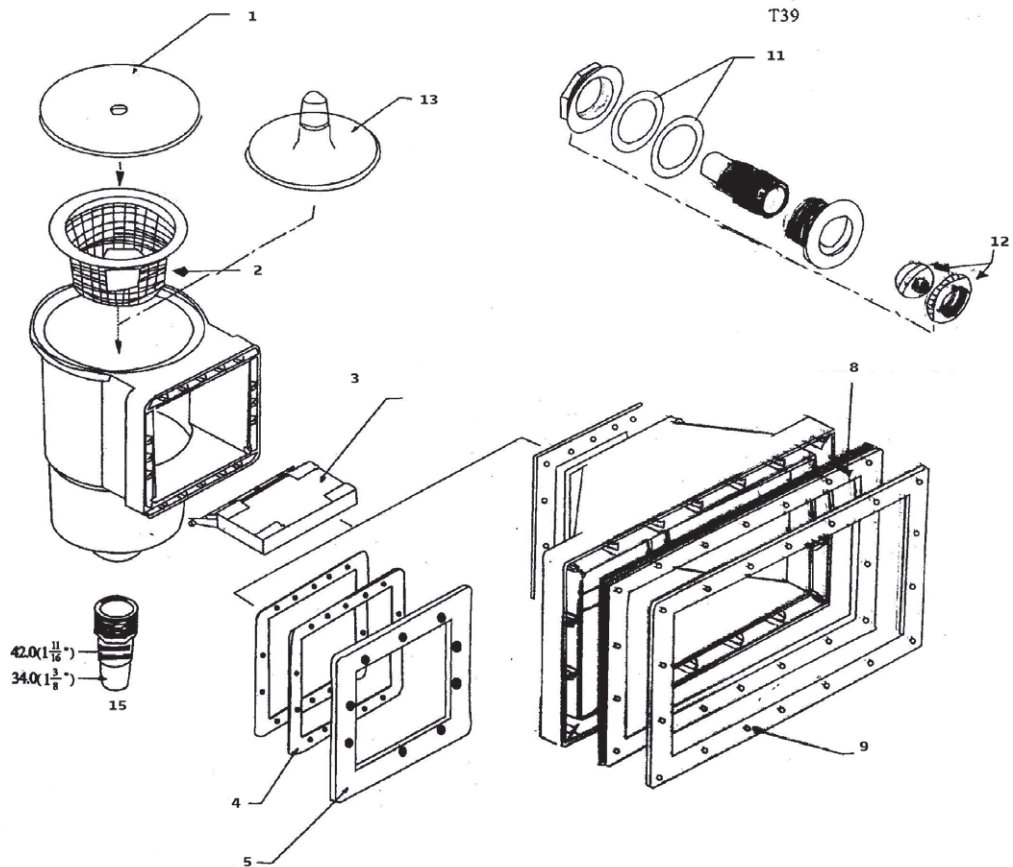

WELLDANA® SMALL STANDARD & SMALL WIDE MOUTH SKIMMER

Spare parts for Welldana® small standard & small wide mouth skimmer.
37-220092 + 37-220093

Part number	Spare part number
01. Skimmerlid. D 196 mm	39-229201
02. Skimmer basket. D 157 mm. H 70 mm	39-229202
03. Skimmer weir. 120 x 140 mm	39-229203
04. Standard skimmer gasket	39-229204
05. Standard skimmer face plate	39-229205
06. WM skimmer gasket	39-229208
07. WM skimmer face plate	39-229209
08. Inlet gasket kit	39-229211
09. Inlet eyeball and face ring	39-229212
10. Vacuum plate. Both models	39-229213
11. Vacuum plate. 90°. Both models	39-229214
12. Hose adaptor. 1¼ x 1½"	10-100601
Standard skimmer screw kit	39-229206
WM skimmer support	39-229207
WM skimmer screw kit	39-229210