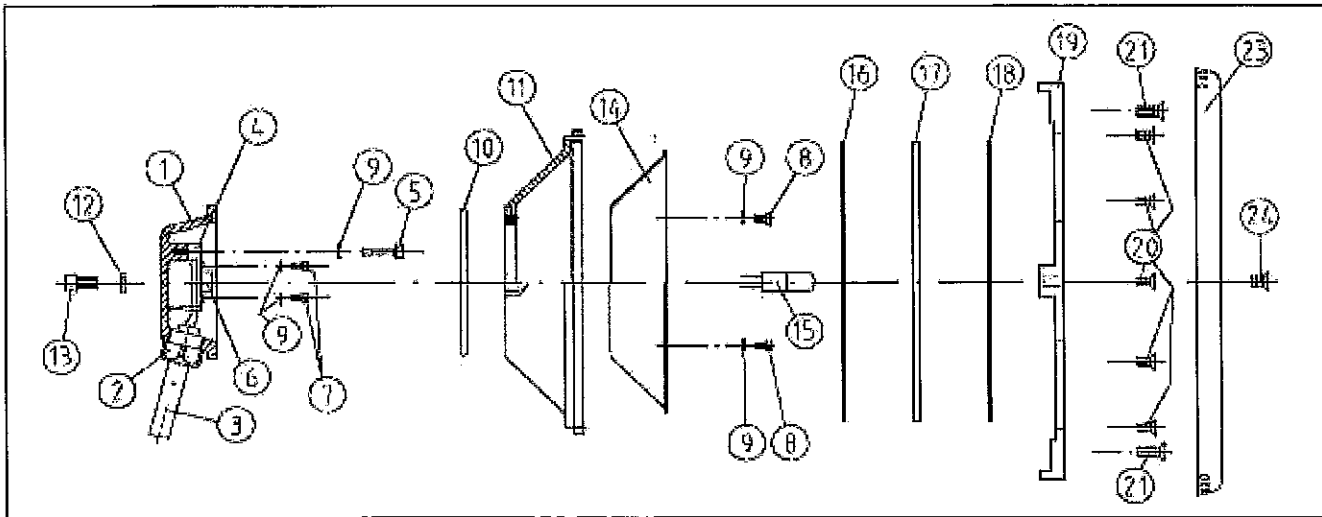

### Ersatzteile / Spares / Pièces de rechange

- 4140220 2 x 50W - IRC Gy 6,5 12V DC Blende V4A / cover made of VA / Enjoliveur INOX 316L  
 4140290 2 x 50W - IRC Gy 6,5 12V DC Blende ABS weiß / cover made of ABS white / Enjoliveur blanc  
 4141220 2 x 65W - IRC Gy 6,5 12V DC Blende V4A / cover made of VA / Enjoliveur INOX 316L  
 4141290 2 x 65W - IRC Gy 6,5 12V DC Blende ABS weiß / cover made of ABS white / Enjoliveur blanc