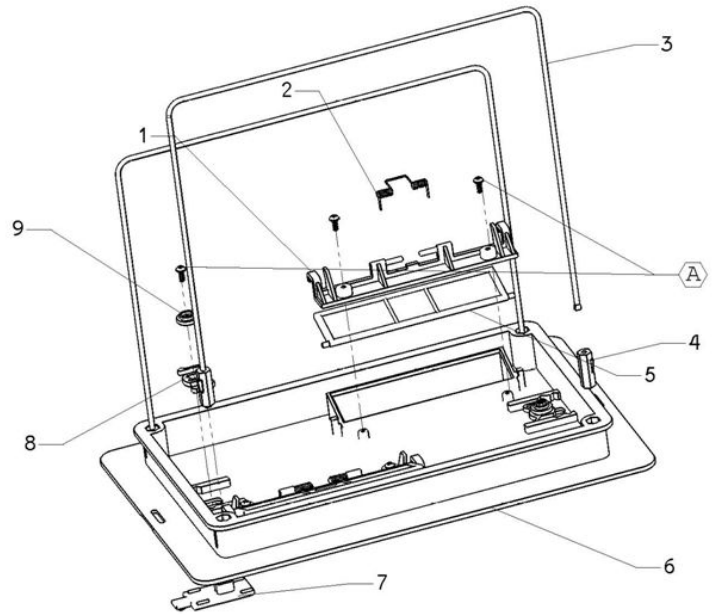

January 05 P/No 8170054

**#21 (bottom lid assy + support 2005)**

MAY-2005 VER.2 #170050

**#23 (caddy 2011)**

**#24 (retrofit for cable conn.-3 pin)**

September 2004 - 8170051

DOLPHIN WAVE 100 CB

#32 (power supply dynamic)