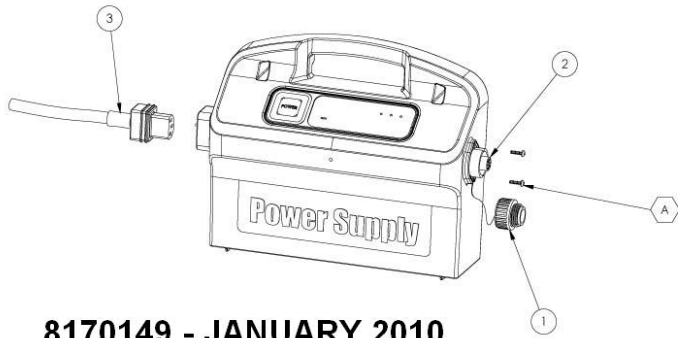

January 05 P/No 8170054

**#21 (bottom lid assy + support 2005)**

MAY-2005 VER.2 #170050

**#23 (caddy 2011)**

**#24 (retrofit for cable conn.-3 pin)**

September 2004 - 8170051

DOLPHIN WAVE 100 CB

#32 (power supply dynamic)