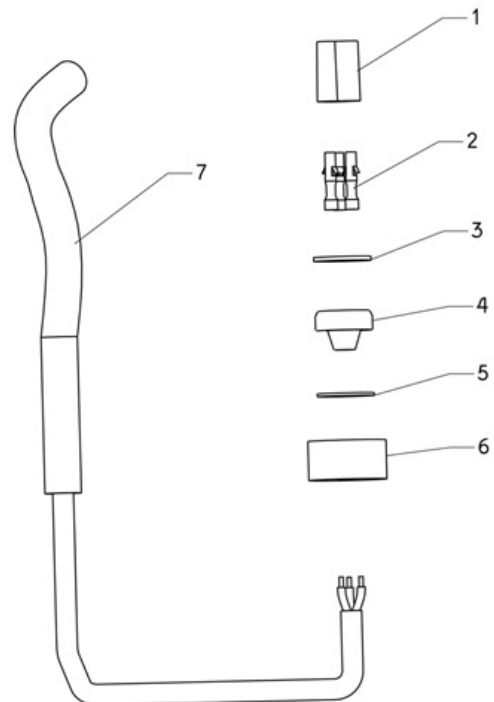

January 05 P/No 8170054

**#21 (bottom lid assy + support 2005)**

MAY-2005 VER.2 #170050

**#23 (caddy 2011)**

**#24 (retrofit for cable conn.-3 pin)**

September 2004 - 8170051

DOLPHIN WAVE 100 CB

#32 (power supply dynamic)