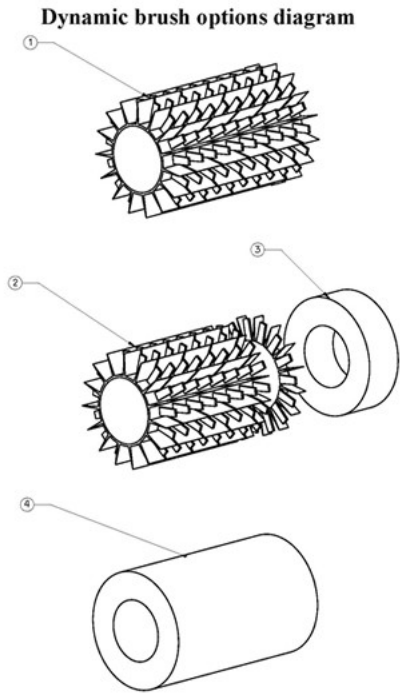

DOLPHIN WAVE 100 CB

#14 (brushes- dyn grey -catalog kit)

January 05 P/No 8170054